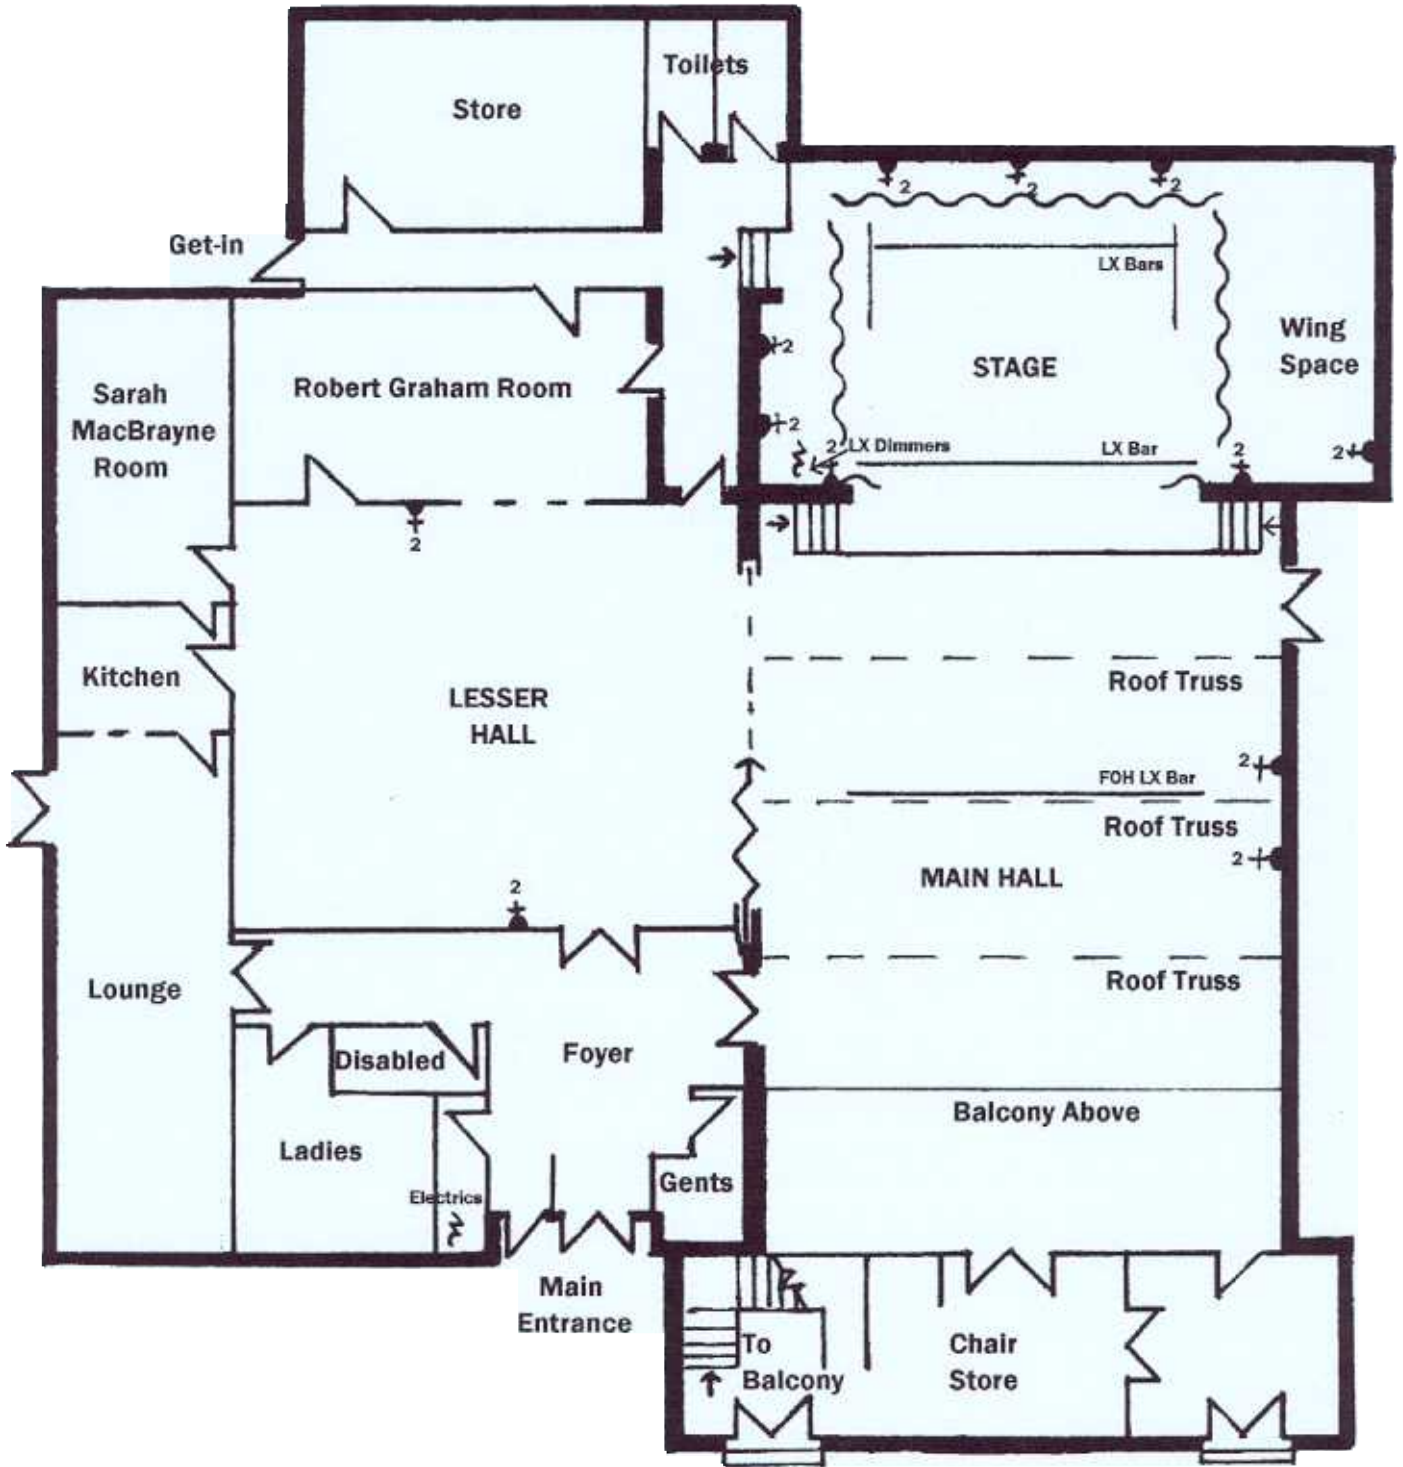

ARRDRISHAIG Public Hall

Scale 1:125 at A4

Mick Andrew 2003

 2 Twin 13a Socket

X-Section 1:200